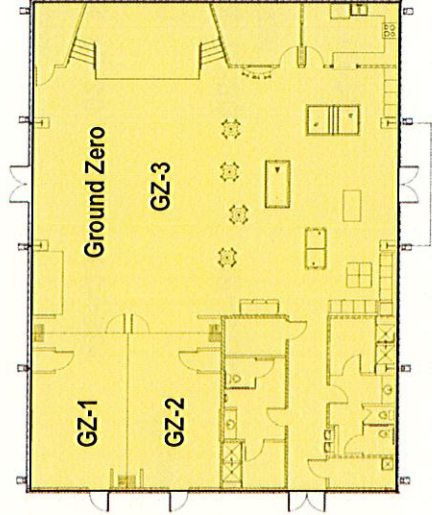

Sunday Morning Bible Study Map

6th - 8th grade	GZ-3
9th - 12th	GZ-3
Young Singles	E-5
20 - 30 Young Couples	E-4
30 - 50s	E-2
50 - 60s	E-1
60+	E-8
Sr. Ladies	E-3
Sr. Men	E-6

121	Babies
117	Preschool Ants
119	Preschool Bears
115	Preschool Cows
107	Preschool Dolphins
115	Preschool Church* (Cows & Dolphins)
W-4	K - 1st grade
W-5	2nd - 3rd grades
W-3	4th - 5th grades
W-1	Kids Alive* (children's worship (K-5th))