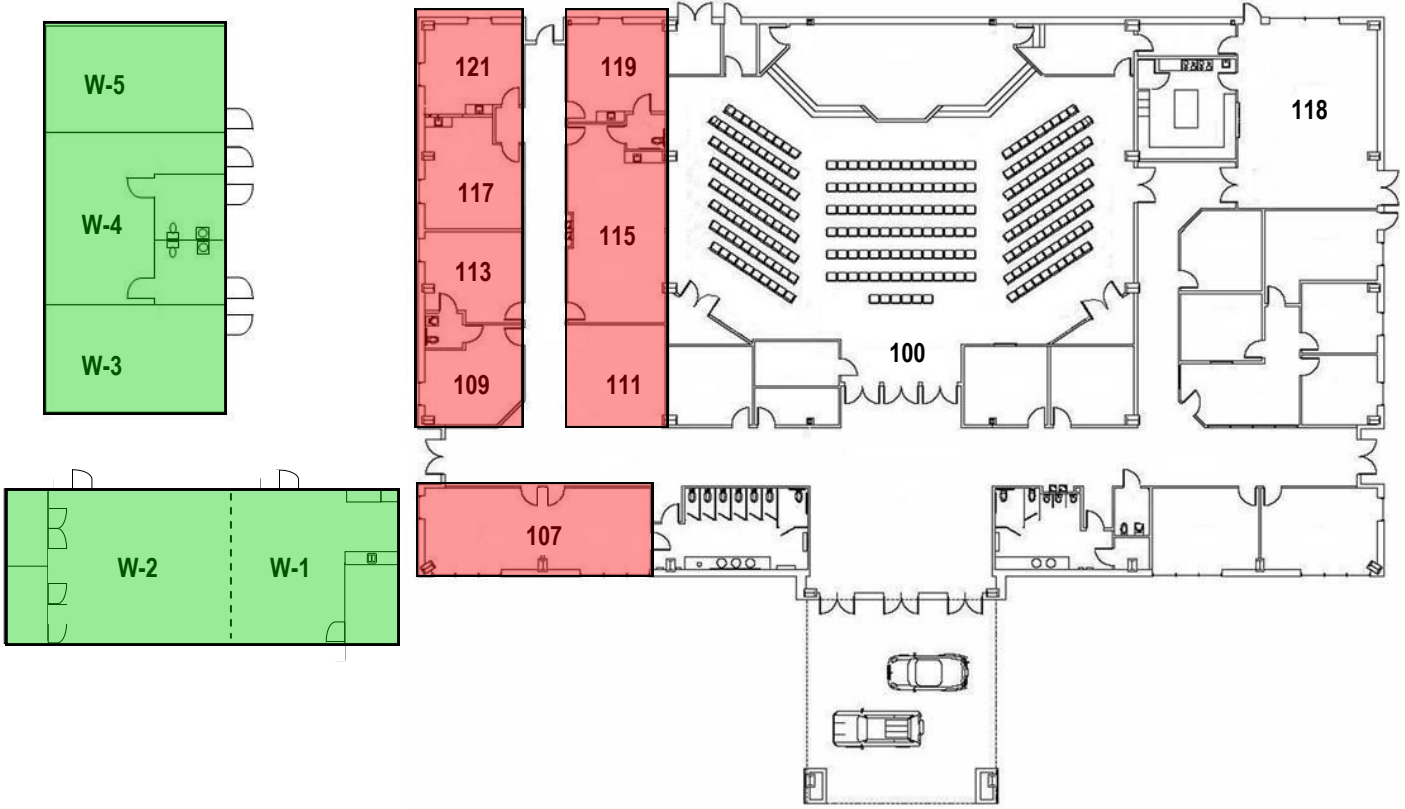

K - 1st grade	10:30	W-4
2nd - 3rd grades	10:30	W-5
4th - 5th grades	10:30	W-3
Children's Worship (K-3rd)	9:00	W-1

6th-8th grade	9:00	E-5
9th - 12th	9:00	E-8

20 "Somethin's"	9:00	E-6
Parents of Youth	9:00	E-2
Parents of College Students	9:00	E-4
+55 - Retired	9:00	E-1
30 "Somethin's"	10:30	E-4
40's - Early 50's	10:30	E-2
Retirees & Empty Nesters	10:30	E-1
Women	10:30	E-3
Men	10:30	E-6